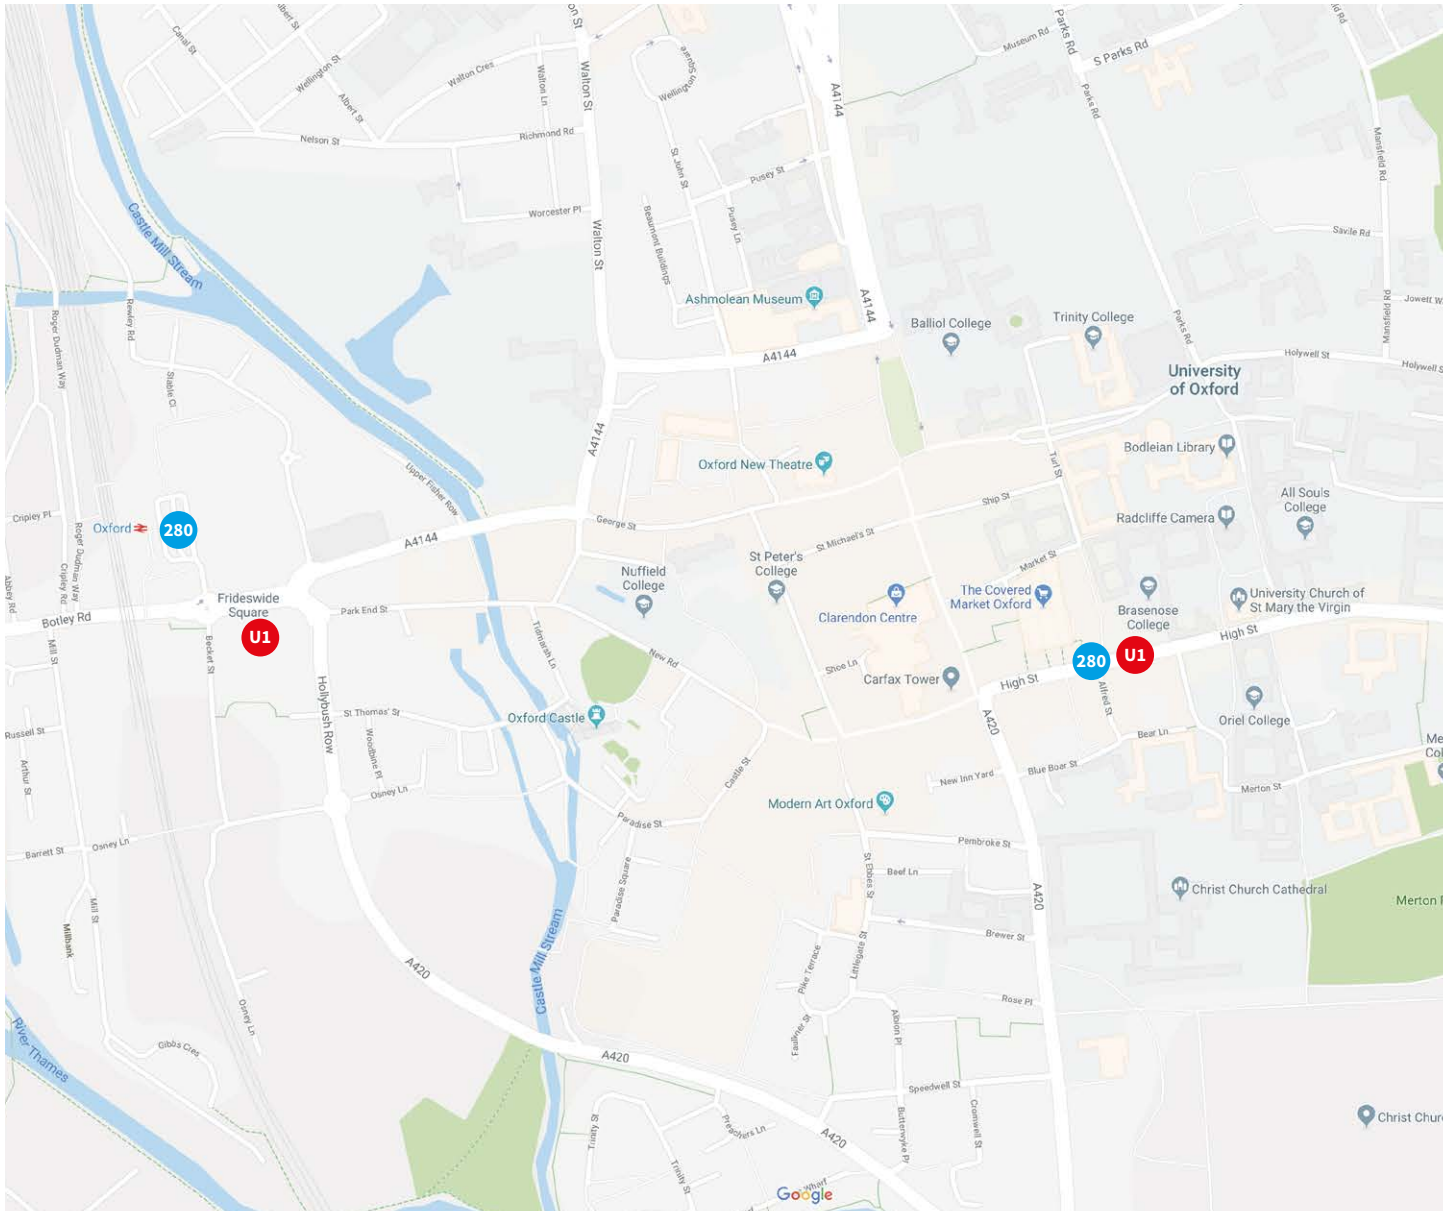

Public Transport

Bus

Stagecoach - U1 Service. Bus stops in Oxford City Centre are Frideswide Square & High Street.

Arriva – 280 Service. Bus stops in Oxford City Centre are Railway Station & High Street.

Bus journey approx. 20-25 mins.

Taxis

ABC Taxi - 01865 770077
City Taxi - 01865 201201
Oxford Cars - 01865 406070

Radio Taxi - 01865 242424
Royal Cars - 01865 777337

TRIPP HEARING
INDEPENDENT HEARING PROFESSIONALS

62 Church Road, Wheatley, Oxford, OX33 1LZ

www.tripphearing.co.uk | enquiries@tripphearing.co.uk | 01865 671 500