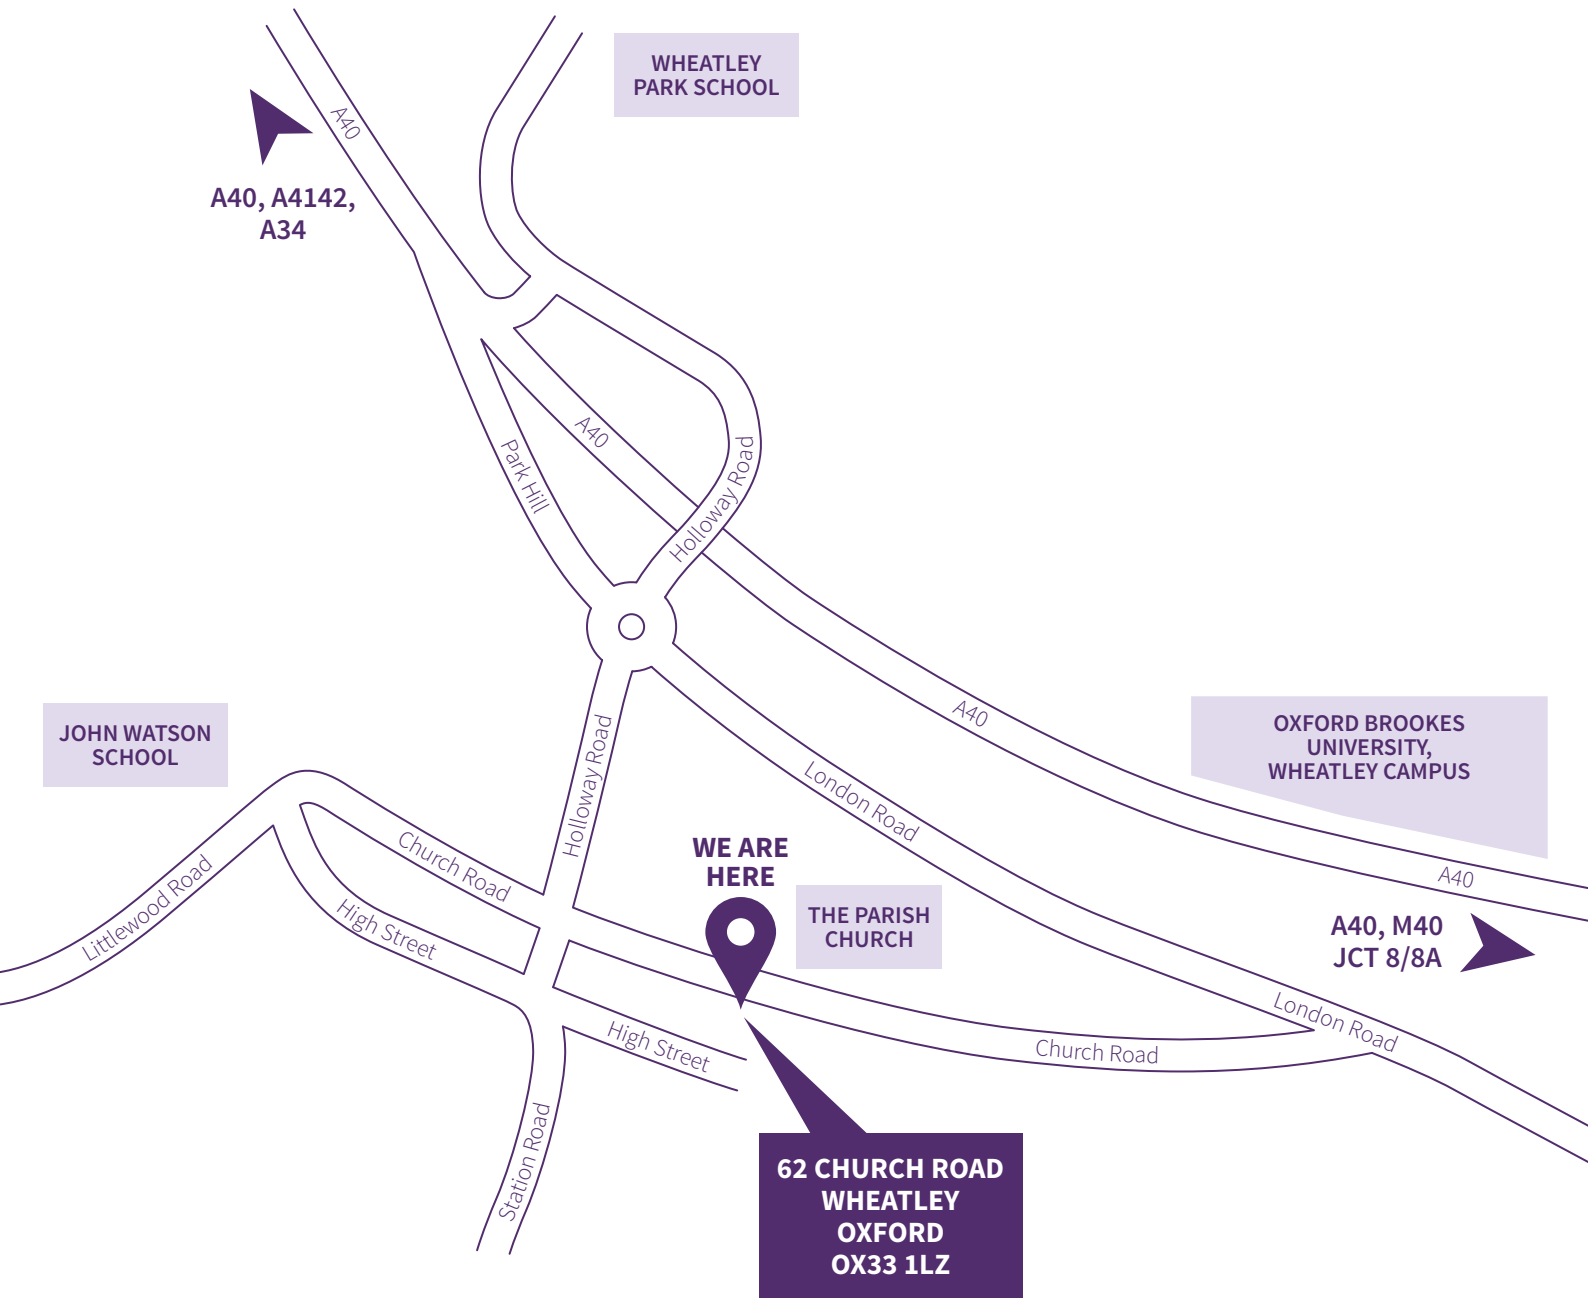

TRIPP HEARING

INDEPENDENT HEARING PROFESSIONALS

TRIPP HEARING

INDEPENDENT HEARING PROFESSIONALS

62 Church Road, Wheatley, Oxford, OX33 1LZ

www.tripphearing.co.uk | enquiries@tripphearing.co.uk | 01865 671 500