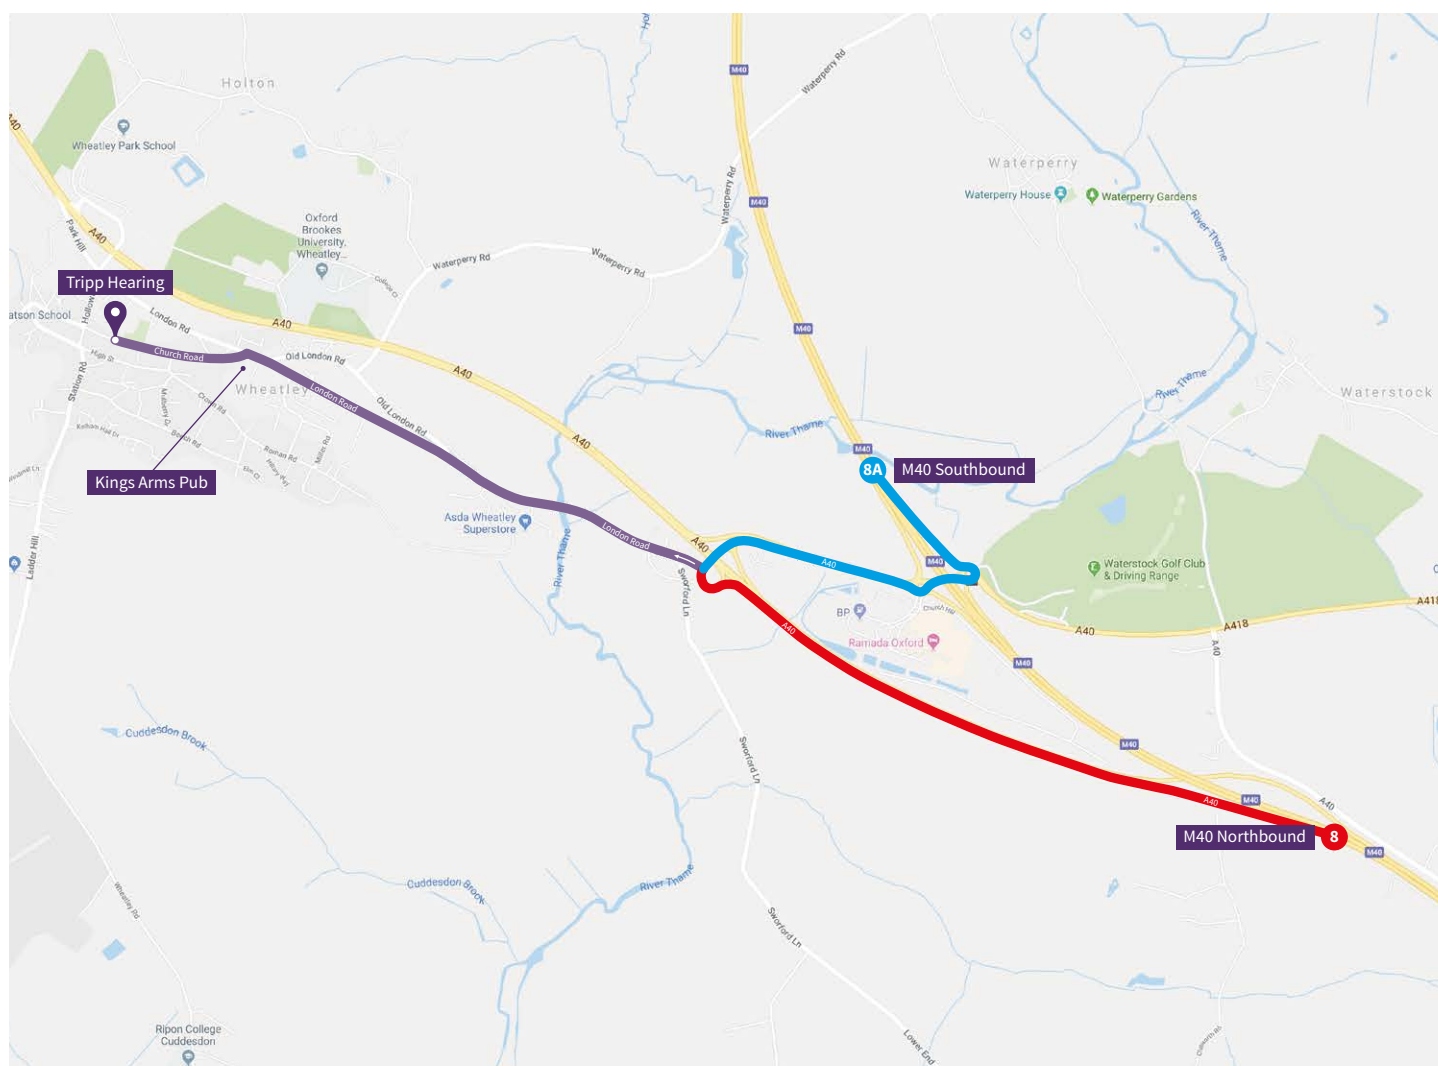

www.tripphearing.co.uk | enquiries@tripphearing.co.uk | 01865 671 500

From M40 (North and Southbound)

Directions from M40 Northbound:

1. Exit the motorway at junction 8, take the A40 exit to Oxford/Cheltenham.
2. Keeping left for approx. 1 mile, exit the A40 following signs for Aylesbury/A418.
3. Turn left onto London Rd continuing for approx. 1 mile going over 1 roundabout.
4. Turn left onto Church Rd. The junction of Church Rd & London Rd has the Kings Arms pub on the corner.
5. Continue along Church Road where Tripp Hearing will be on your left.

Directions from M40 Southbound:

1. Exit the motorway at junction 8A, take the A418/A40 exit to Thames/Aylesbury/Oxford
2. At the roundabout, take the 4th exit onto London Rd/A40/A418
3. At the roundabout, take the 2nd exit onto A40/A418
4. Turn right onto London Rd continuing for approx. 1 mile going over 1 roundabout.
5. Turn left onto Church Rd. The junction of Church Rd & London Rd has the Kings Arms pub on the corner.
6. Continue along Church Road where Tripp Hearing will be on your left.

Directions From A40/Headington Roundabout:

1. At Headington Roundabout, take the exit signposted London, Thornhill Park & Ride, Wheatley, Thame.
2. Continue on the A40 for approx. 2.5 miles taking the exit for Wheatley & Holton.
3. At the junction turn right onto Holloway Rd.
4. At the roundabout, take the 2nd exit to continue on Holloway Road.
5. At the bottom of the road, opposite Turner properties, turn left onto Church Road.
6. Tripp Hearing will be on your right.