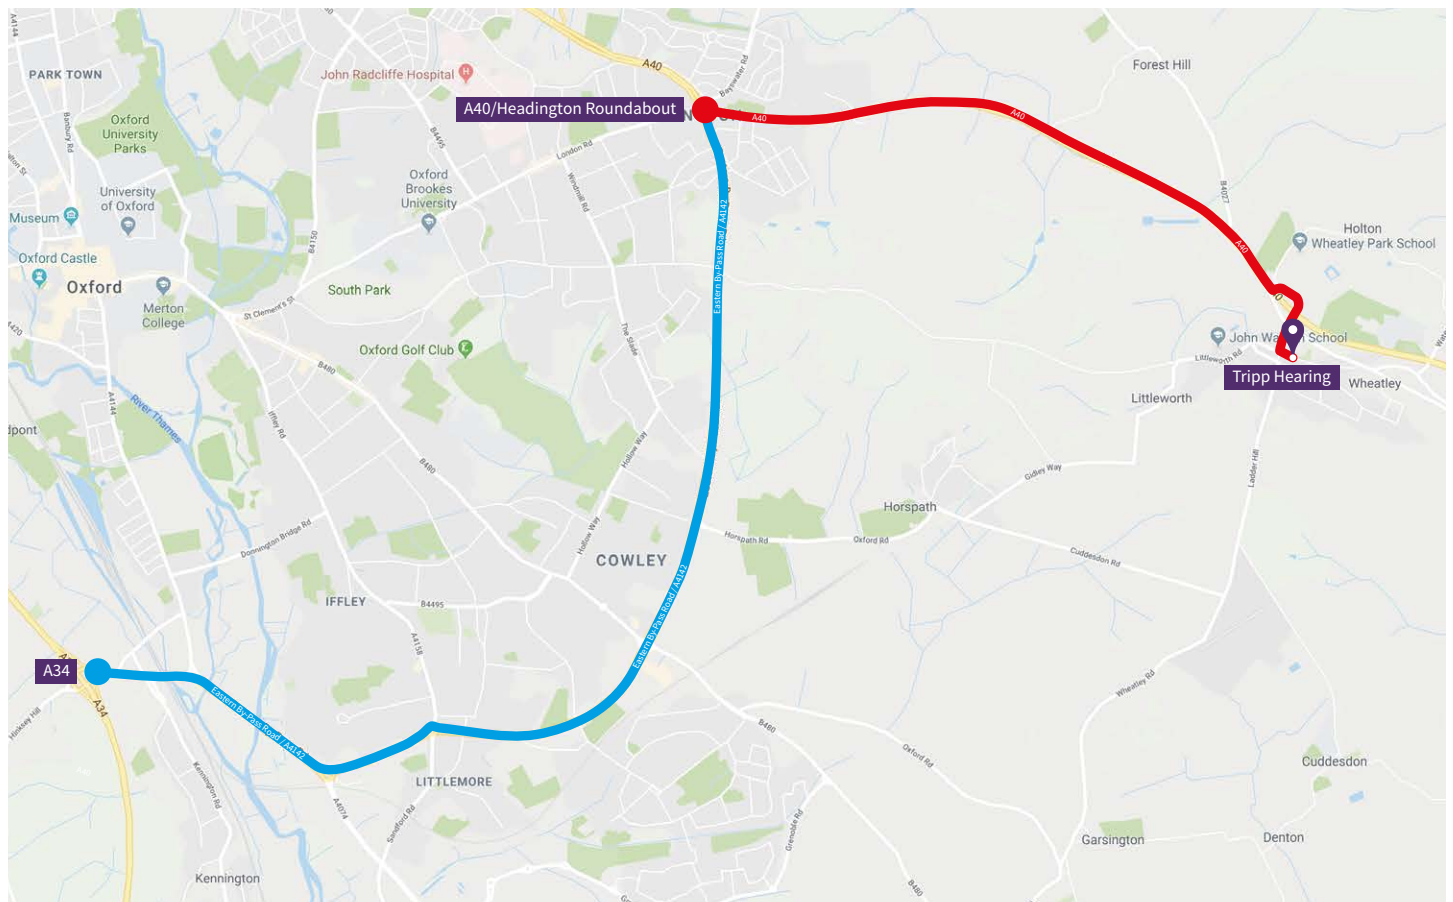

Directions from M40 Southbound:

1. Exit the motorway at junction 8A, take the A418/A40 exit to Thames/Aylesbury/Oxford
2. At the roundabout, take the 4th exit onto London Rd/A40/A418
3. At the roundabout, take the 2nd exit onto A40/A418
4. Turn right onto London Rd continuing for approx. 1 mile going over 1 roundabout.
5. Turn left onto Church Rd. The junction of Church Rd & London Rd has the Kings Arms pub on the corner.
6. Continue along Church Road where Tripp Hearing will be on your left.

Directions From A40/Headington Roundabout:

1. At Headington Roundabout, take the exit signposted London, Thornhill Park & Ride, Wheatley, Thame.
2. Continue on the A40 for approx. 2.5 miles taking the exit for Wheatley & Holton.
3. At the junction turn right onto Holloway Rd.
4. At the roundabout, take the 2nd exit to continue on Holloway Road.
5. At the bottom of the road, opposite Turner properties, turn left onto Church Road.
6. Tripp Hearing will be on your right.